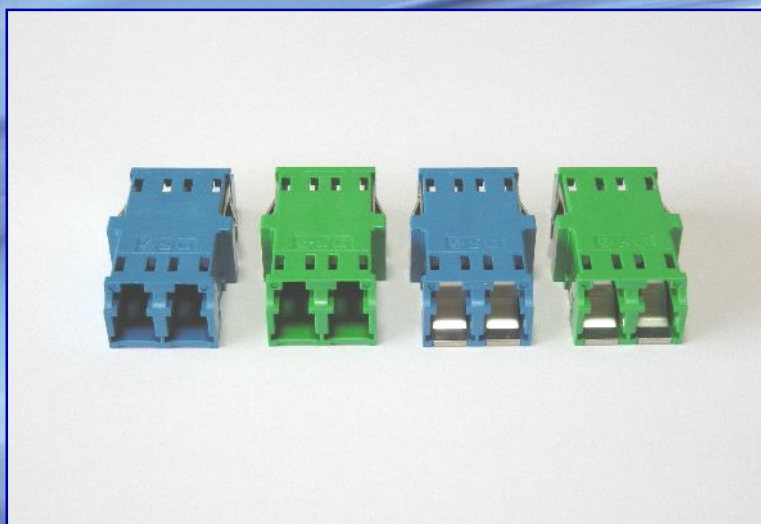

# LC Duplex Adaptors

~ SC-Simplex-Adaptor-Footprint type ~  
With/Without Safe Shutter

**SEIKOH GIKEN's Compact  
LC Duplex Adaptor Series  
With/Without Safe Shutter  
To Secure  
High-speed and Reliable Interconnection**

## ■ Key Features

- ◆ **Compatible with IEC 61754-20 and TIA/EIA-604-10-A.**
- ◆ **Can be installed onto same space of SC Simplex Adaptor for high-dense installation.**
- ◆ **Available with or without Safe Shutter for eye protection.**
- ◆ **Safe Shutter requires no extra space of installation.**
- ◆ **Available with flange and flange-less types depending on how to be installed.**