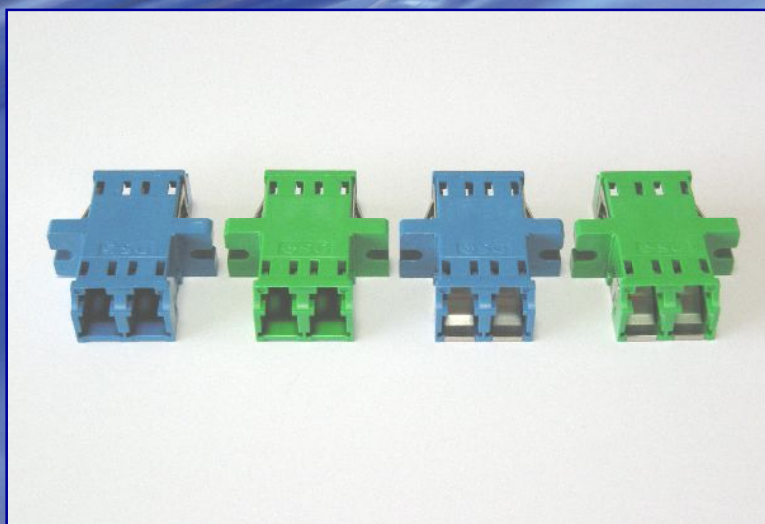

# LC Duplex Adaptors

~ SC-Simplex-Adaptor-Footprint type ~  
With/Without Safe Shutter

**SEIKOH GIKEN's Compact  
LC Duplex Adaptor Series  
With/Without Safe Shutter  
To Secure  
High-speed and Reliable Interconnection**

## ■ Key Features

- ◆ **Compatible with IEC 61754-20 and TIA/EIA-604-10-A.**
- ◆ **Can be installed onto same space of SC Simplex Adaptor for high-dense installation.**
- ◆ **Available with or without Safe Shutter for eye protection.**
- ◆ **Safe Shutter requires no extra space of installation.**
- ◆ **Available with flange and flange-less types depending on how to be installed.**