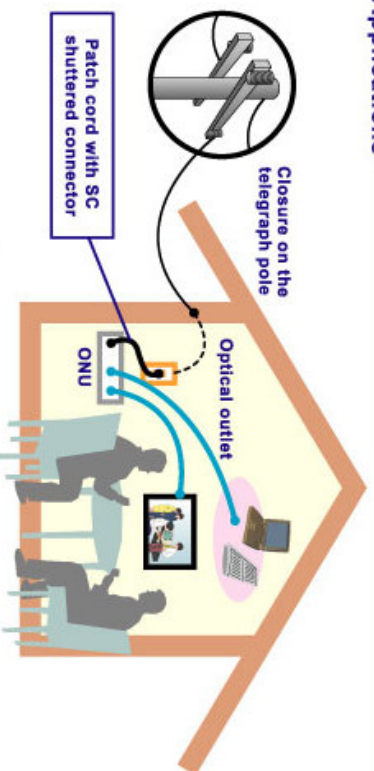

SSCX Series SC Shuttered Connector

■ Features

- Block the outgoing beam for eye safety.
- Protect the end face of connector from the dust.
- Auto shutter for safety & dust-proof.
- Fully compatible with the standard SC connectors.
- Same performance as the standard SC & SC-APC connectors.
- Patent pending (EU, US, CH, JP)

■ Applications

SEIKOH GIKEN

■ Optical Performance

UPC Polished

APC Polished

■ Advantage

- Prevent the eyes from the possible accident by the beam.
- Can be used under the dirt conditions.
- Easy installation to the standard SC adaptors.
- High performance & reliability same as the standard SC & SC-APC connectors.