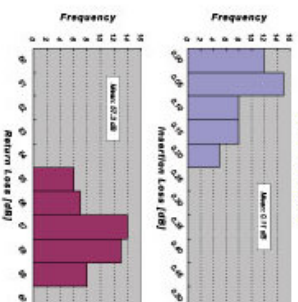

■ Optical Performance

UPC Polished