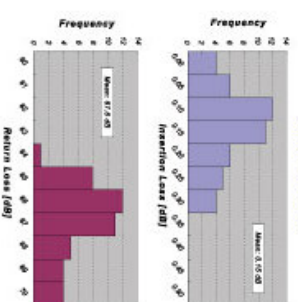

■ Applications

SEIKOH GIKEN

■ Optical Performance

UPC Polished

APC Polished

■ Advantage

- Prevent the eyes from the possible accident by the beam.
- Can be used under the dirt conditions.
- Easy installation to the standard SC adaptors.
- High performance & reliability same as the standard SC & SC-APC connectors.