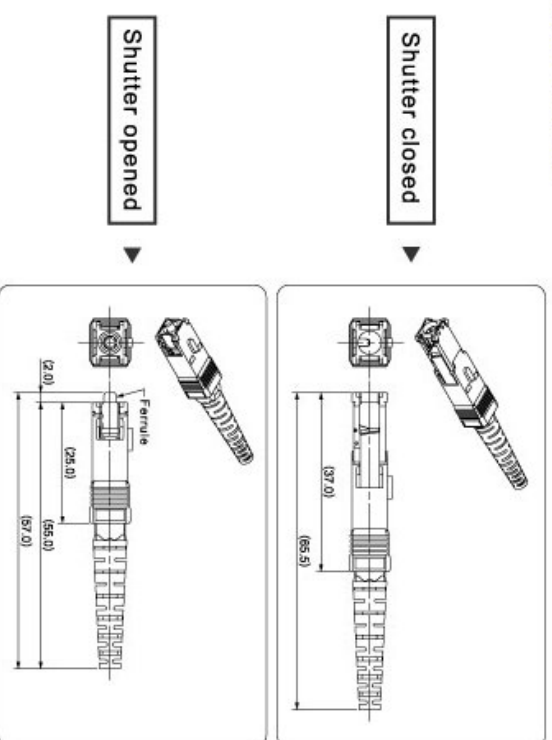

■ Specifications

SEIKOH GIKEN

SEIKOH GIKEN Co., Ltd.

296-1, Matsuhidai, Matsudo-shi, Chiba, 270-2214 Japan
TEL : +81-47-388-6111 FAX : +81-47-388-4477
E-mail : sales.div@seikoh-giken.co.jp URL : <http://www.seikoh-giken.co.jp>