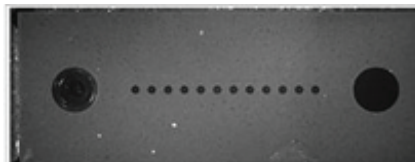

Cleaning Performance

Find us on YouTube!

/ SEIKOH GIKEN

WORLDWIDE SUBSIDIARIES AND SALES OFFICES:

North America

Atlanta, Georgia
Tel: +1-770-279-6602
Fax: +1-770-279-8839
sales@sg-usa.com

Europe

Frankfurt, Germany
Tel: +49-6102-297-700
Fax: +49-6102-297-750
info@sg-euro.de

Asia

Matsudo, Japan
Tel: +81-47-388-6111
Fax: +81-47-388-4477
sales.div@seikoh-giken.co.jp

China

Hangzhou, PRC
Tel: +86-571-8777-4098
Fax: +86-571-8777-4099
sales@sg-h.cn

SEIKOH GIKEN
~Global Solutions in Optical Precision~