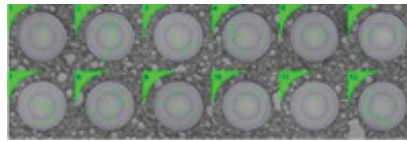

Cleaning Performance

Find us on YouTube!

/ SEIKOH GIKEN

WORLDWIDE SUBSIDIARIES AND SALES OFFICES:

North America

Atlanta, Georgia
Tel: +1-770-279-6602
Fax: +1-770-279-8839
sales@sg-usa.com

Europe

Frankfurt, Germany
Tel: +49-6102-297-700
Fax: +49-6102-297-750
info@sg-euro.de

Asia

Matsudo, Japan
Tel: +81-47-388-6111
Fax: +81-47-388-4477
sales.div@seikoh-giken.co.jp

China

Hangzhou, PRC
Tel: +86-571-8777-4098
Fax: +86-571-8777-4099
sales@sg-h.cn

SEIKOH GIKEN
~Global Solutions in Optical Precision~